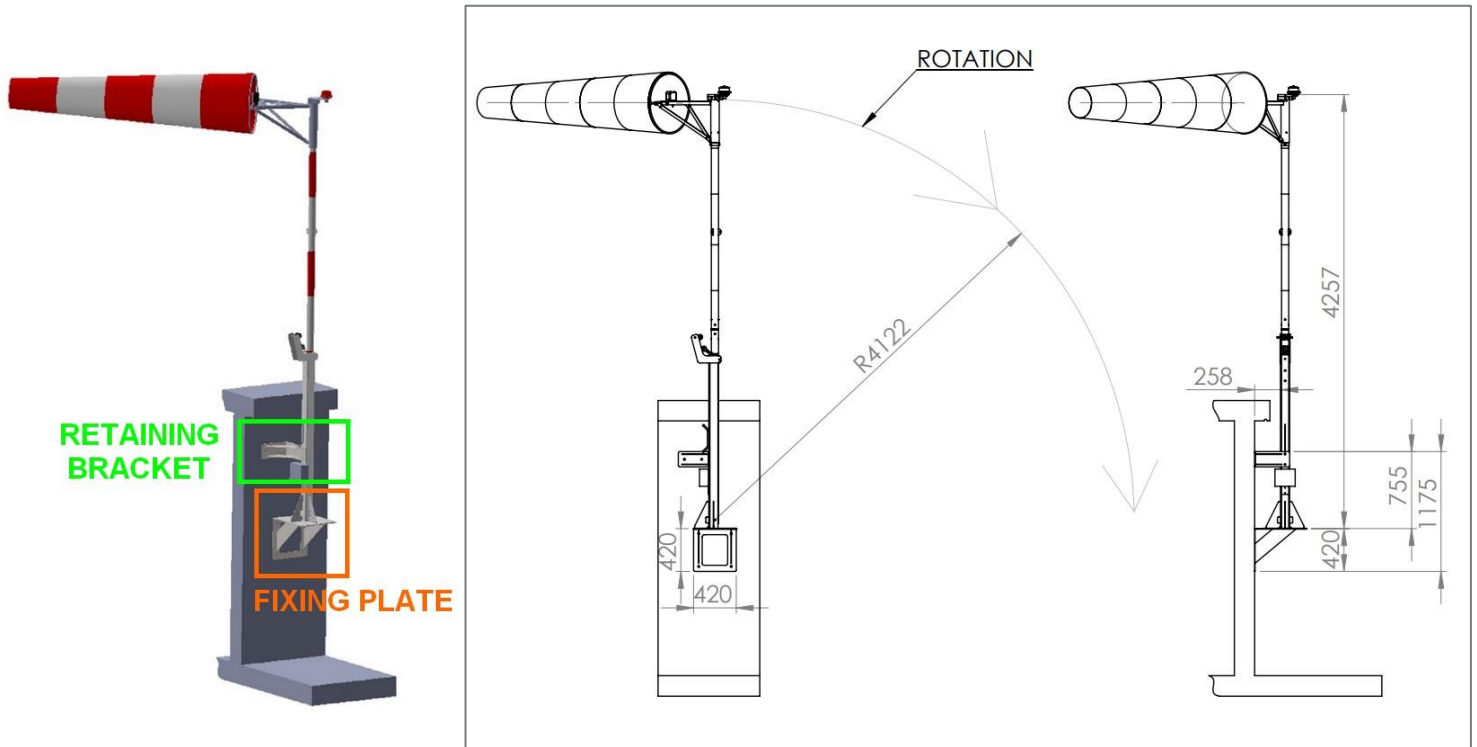

MAST FEATURES

Height	4.20m – 2 tubes of 1.90m
Inclination	Yes
Protection	Galvanized steel
Colours	Red and white
Fixing	Wall fixing: 1 fixing plate + 1 retaining bracket
Wires	18m Stainless Steel wire included
Weathercock	Yes
Internal lighting	Yes – LED floodlight
Upper beacon	LIOL B 32 cd
Wind speed measure	5 knots by ring
Standards and legislation	CE NF EN 60947-1, 2014/35/UE CEI 60364, NF C 15-100 OACI Annex 14, Volume II, Chapter 5 Frenc decree 29th September 2009

FIXING FEATURES – WALL FIXINGS