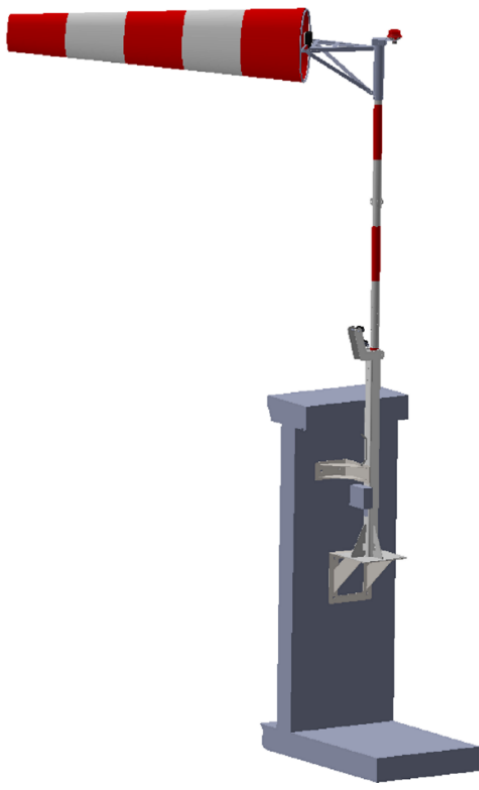

PROMIC

WIND DIRECTION INDICATOR MAST

WALL

Mast 4.20m

Windsock $\varnothing 30 \times 120 \text{cm}$

Internal lighting + obstruction light

Wall fixings included

FH950009

The mast fits to ICAO Standards. This heliport product can be pulled down, measures 4.20m, and is delivered with its pull-down system, its fixing and its lifting pulley block system.

Its wall fixings enable the mast to be set up on walls.

A LED obstruction light (nocturnal fixed red light, STAC certified) and a lighted windsock are installed at the top of the mast.

**To facilitate the installation,
PROMIC wind direction indicator is delivered pre-assembled.**

WINDSOCK FEATURES

Colours	Red and white
Fixing	Collar fixing
Grammage	110g/m ²
Dimensions	$\varnothing 30 \times 120 \times 15 \text{ cm}$
Material	Polyester mesh blocked fabric

MAST FEATURES

Height	4.20m – 2 tubes of 1.90m
Inclination	Yes
Protection	Galvanized steel
Colours	Red and white
Fixing	Wall fixing: 1 fixing plate + 1 retaining bracket
Wires	18m Stainless Steel wire included
Weathercock	Yes
Internal lighting	Yes – LED floodlight
Upper beacon	LIOL B 32 cd
Wind speed measure	5 knots by ring
Standards and legislation	CE NF EN 60947-1, 2014/35/UE CEI 60364, NF C 15-100 OACI Annex 14, Volume II, Chapter 5 Frenc decree 29th September 2009